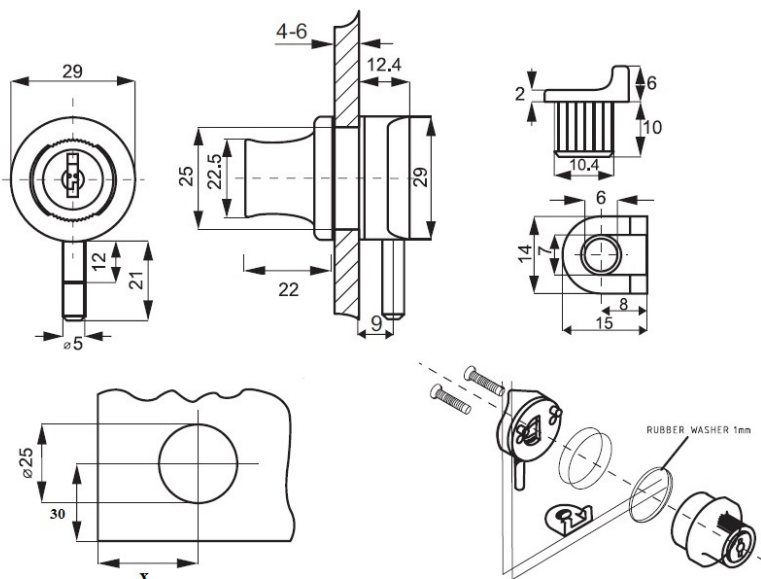

PRODUCT SHEET

Description:

Glass Door Lock X-689, CK SISO, Chrome Plated, 4-6mm Glass

Item number:

14.09.130-1

Units	Box	Carton	HS Code	Barcode
Pcs.	20	200	8301300000	
				5704866046190

SISO A/S

Mileparken 11
DK-2740 Skovlunde
Denmark
VAT: DK 24786013